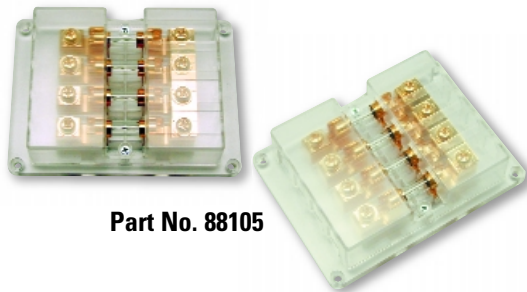

# ○ Gold-Plated Fuse Holders

- Solid brass construction.
- Corrosion-resistant gold plating.
- Maximum conductivity.
- Heavy-duty, see-thru protective housing.

Part No. 88104

## ATC Fuse Holder 4-Position Blade-Type Fuse or Breakers

May be used for 4 single circuits or for distribution to 4 circuits with included jumper.

- Use with ATC-type fuse or blade-type breakers.

Part No. 88105

## 4-Position AGU Fuse Holder

May be used for 4 single circuits or for distribution to 4 circuits with included jumper.

- Use with gold-plated AGU fuses up to 70 amps.
- Use with gold-plated AGU fuses with built-in LED indicator up to 50 amps.

## 1-Position ATC Fuse Holder 1-Position AGU Fuse Holder

- Integrated spare fuse holder.
- Use with gold-plated AGU fuses up to 70 amps.
- Use with gold-plated AGU fuses with built-in LED indicator.
- ATC holder will accommodate ATC-type fuse or blade type circuit breakers.