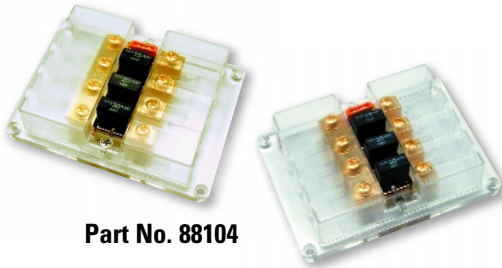

# ○ Gold-Plated Fuse Holders

- Solid brass construction.
- Corrosion-resistant gold plating.
- Maximum conductivity.
- Heavy-duty, see-thru protective housing.

Part No. 88104

## ATC Fuse Holder 4-Position Blade-Type Fuse or Breakers

May be used for 4 single circuits or for distribution to 4 circuits with included jumper.

- Use with ATC-type fuse or blade-type breakers.

Part No. 88105

## 4-Position AGU Fuse Holder

May be used for 4 single circuits or for distribution to 4 circuits with included jumper.

- Use with gold-plated AGU fuses up to 70 amps.
- Use with gold-plated AGU fuses with built-in LED indicator up to 50 amps.

## 1-Position ATC Fuse Holder 1-Position AGU Fuse Holder

- Integrated spare fuse holder.
- Use with gold-plated AGU fuses up to 70 amps.
- Use with gold-plated AGU fuses with built-in LED indicator.
- ATC holder will accommodate ATC-type fuse or blade type circuit breakers.