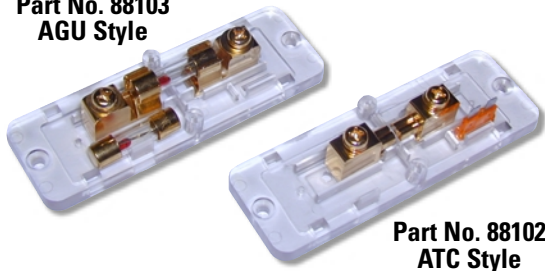

Part No. 88103
AGU Style

Part No. 88102
ATC Style

1-Position ATC Fuse Holder 1-Position AGU Fuse Holder

- Integrated spare fuse holder.
- Use with gold-plated AGU fuses up to 70 amps.
- Use with gold-plated AGU fuses with built-in LED indicator.
- ATC holder will accommodate ATC-type fuse or blade type circuit breakers.